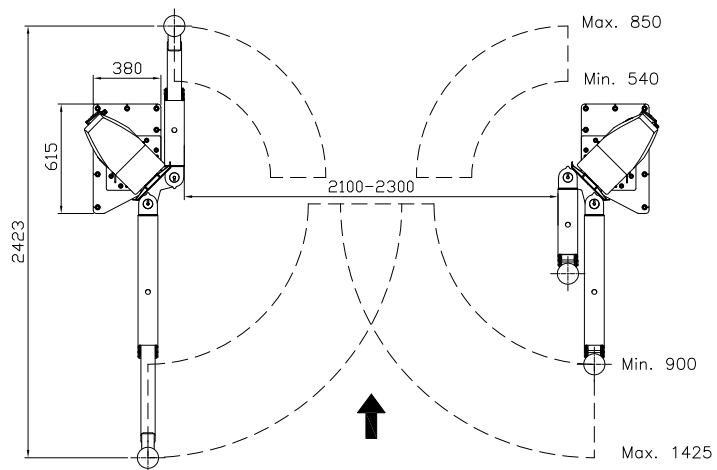

Short arm

Long arm

Date: 180522

Sign. LJE

Scale: 1:30

No. T12402

UPLIFTING COMPANY

**AUTOP STENHOJ**

Maestro 2.32 NxT  
F ST/ST Ø40  
(P)  
Rev. date: