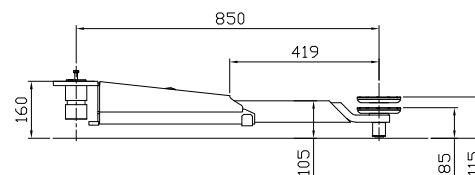

Short arm

Long arm

Date: 180522

Sign. LJE

Scale: 1:30

No. T12402

UPLIFTING COMPANY

**AUTOP STENHOJ**

Maestro 2.32 NxT  
F ST/ST Ø40  
(P)  
Rev. date: