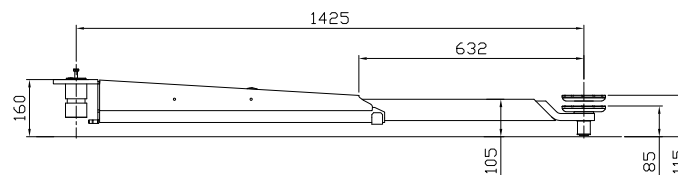

Short arm

Long arm

Date: 180522

Sign. LJE

Scale: 1:30

No. T12402

UPLIFTING COMPANY

**AUTOP STENHOJ**

Maestro 2.32 NxT  
F ST/ST Ø40  
(P)  
Rev. date: