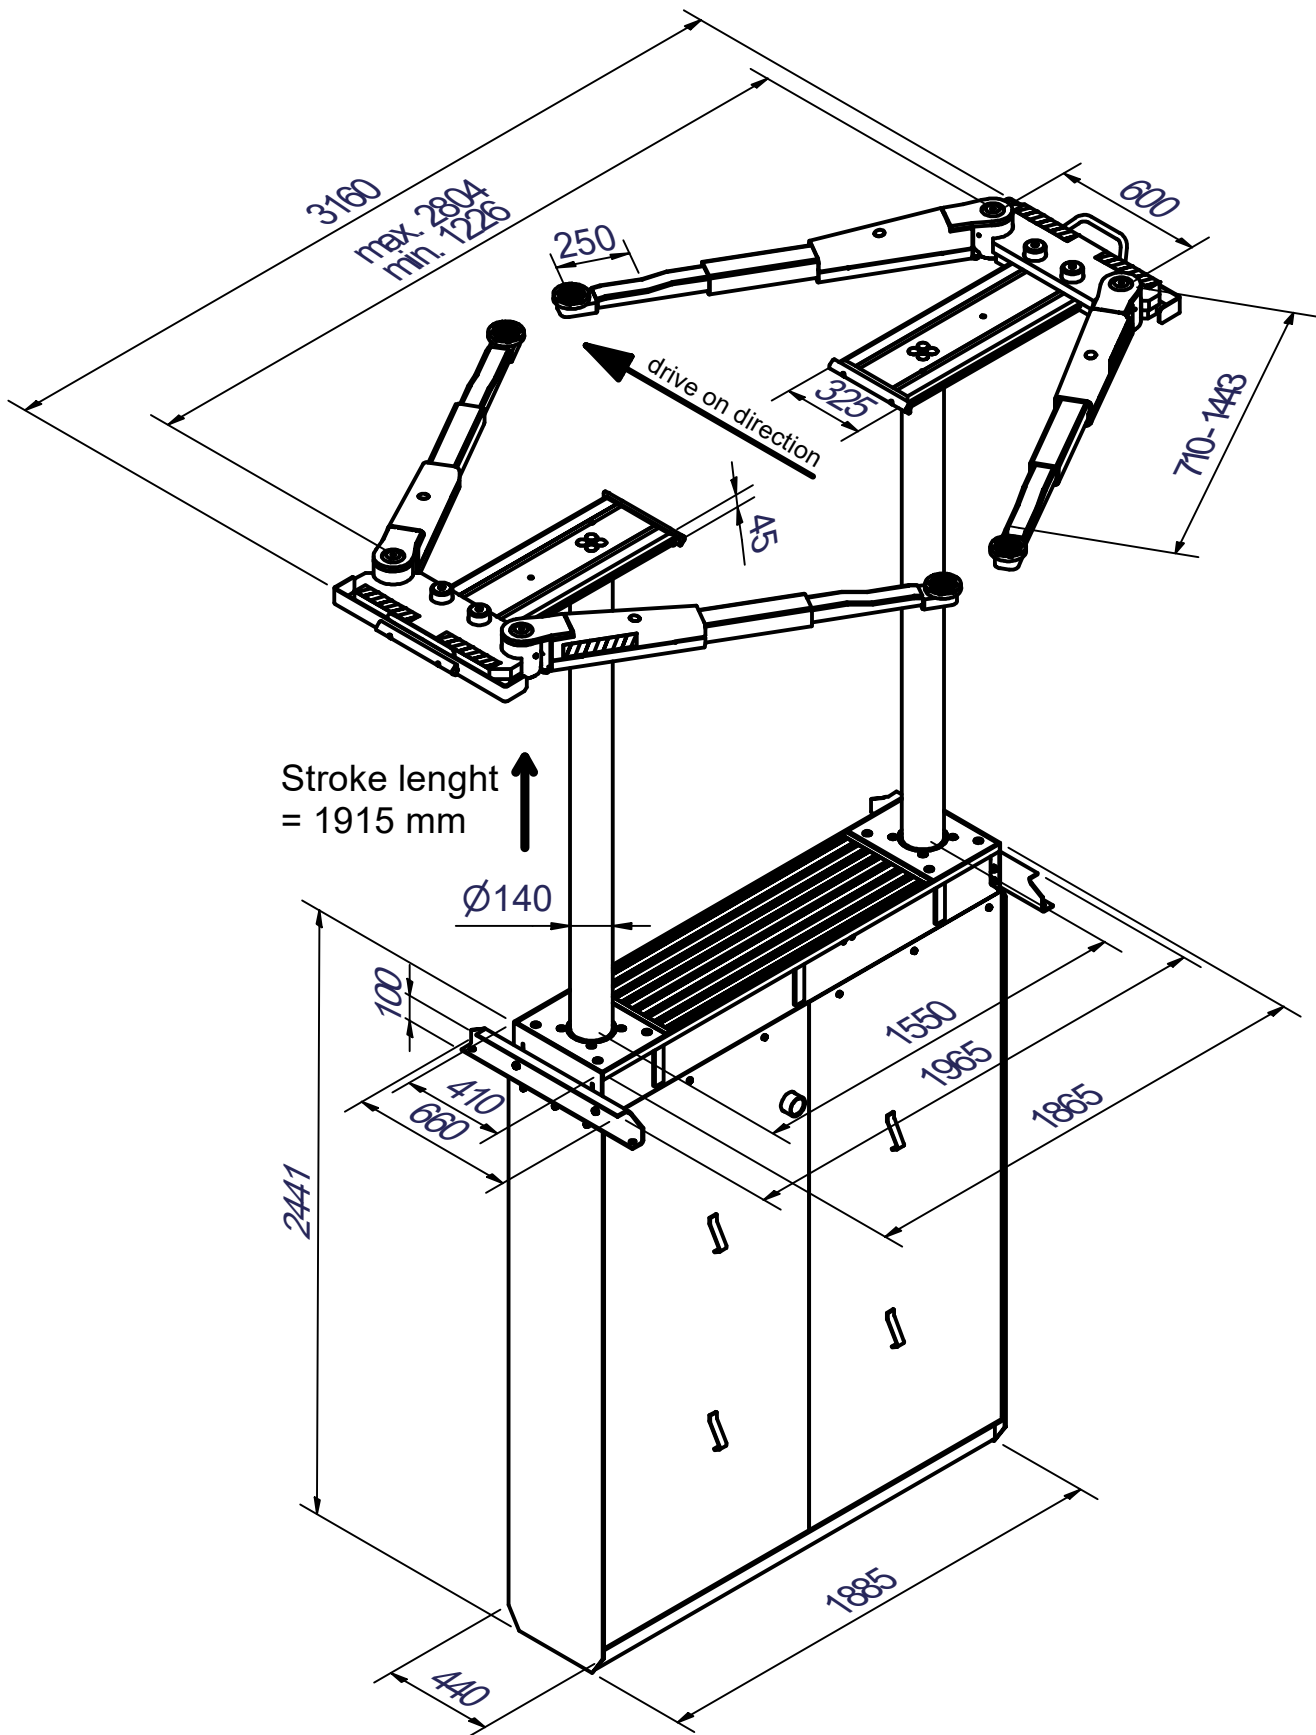

AUTOP **STENHOJ**

Masterlift 2.35 NxT Saav

Dimensional sketch including drive-over heights