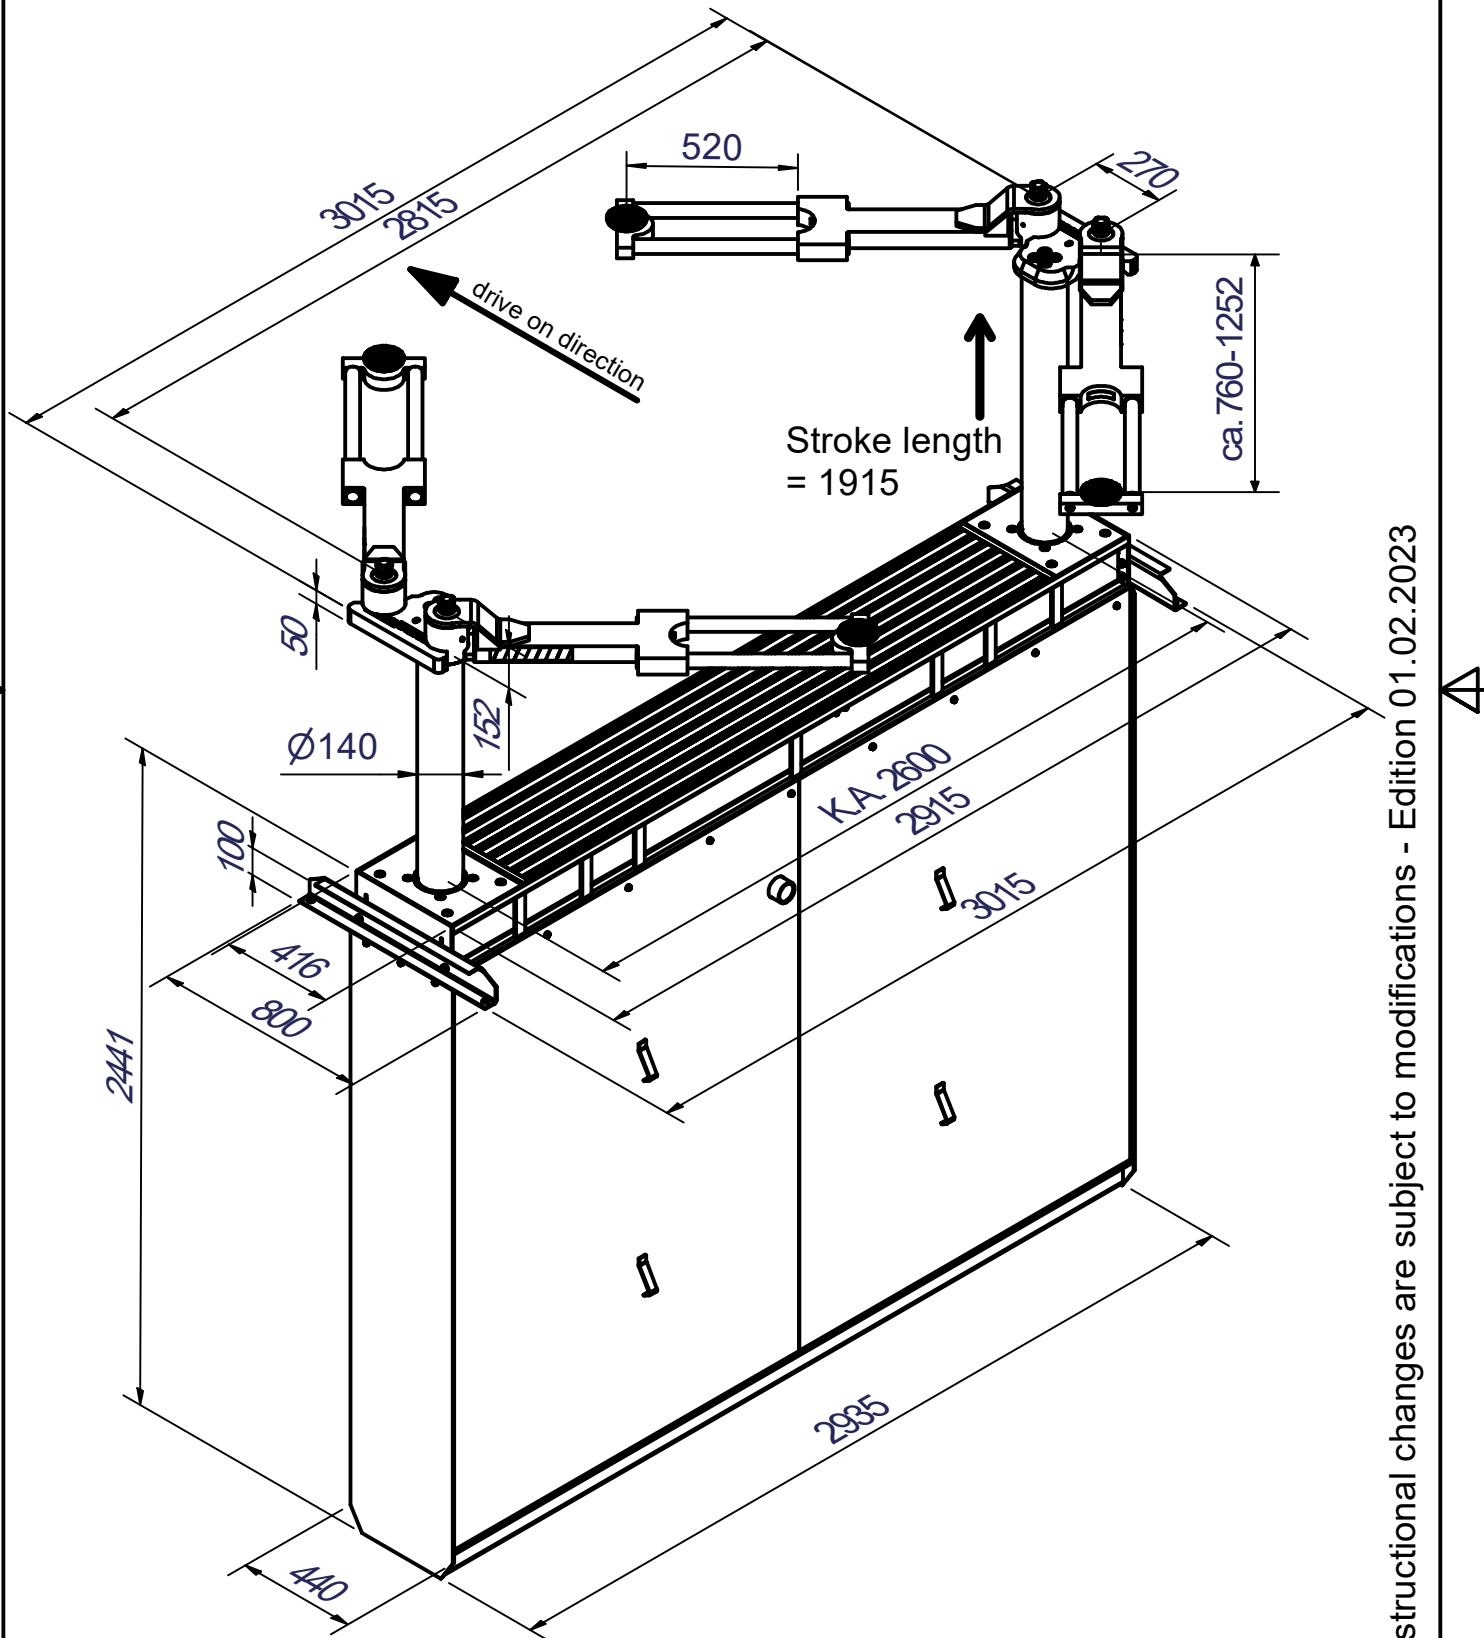

AUTOP **STENHOJ**

Masterlift 2.30 NxT Sa 260

Supersport

Art.-Nr. 14046

Dimensional sketch including drive-over heights