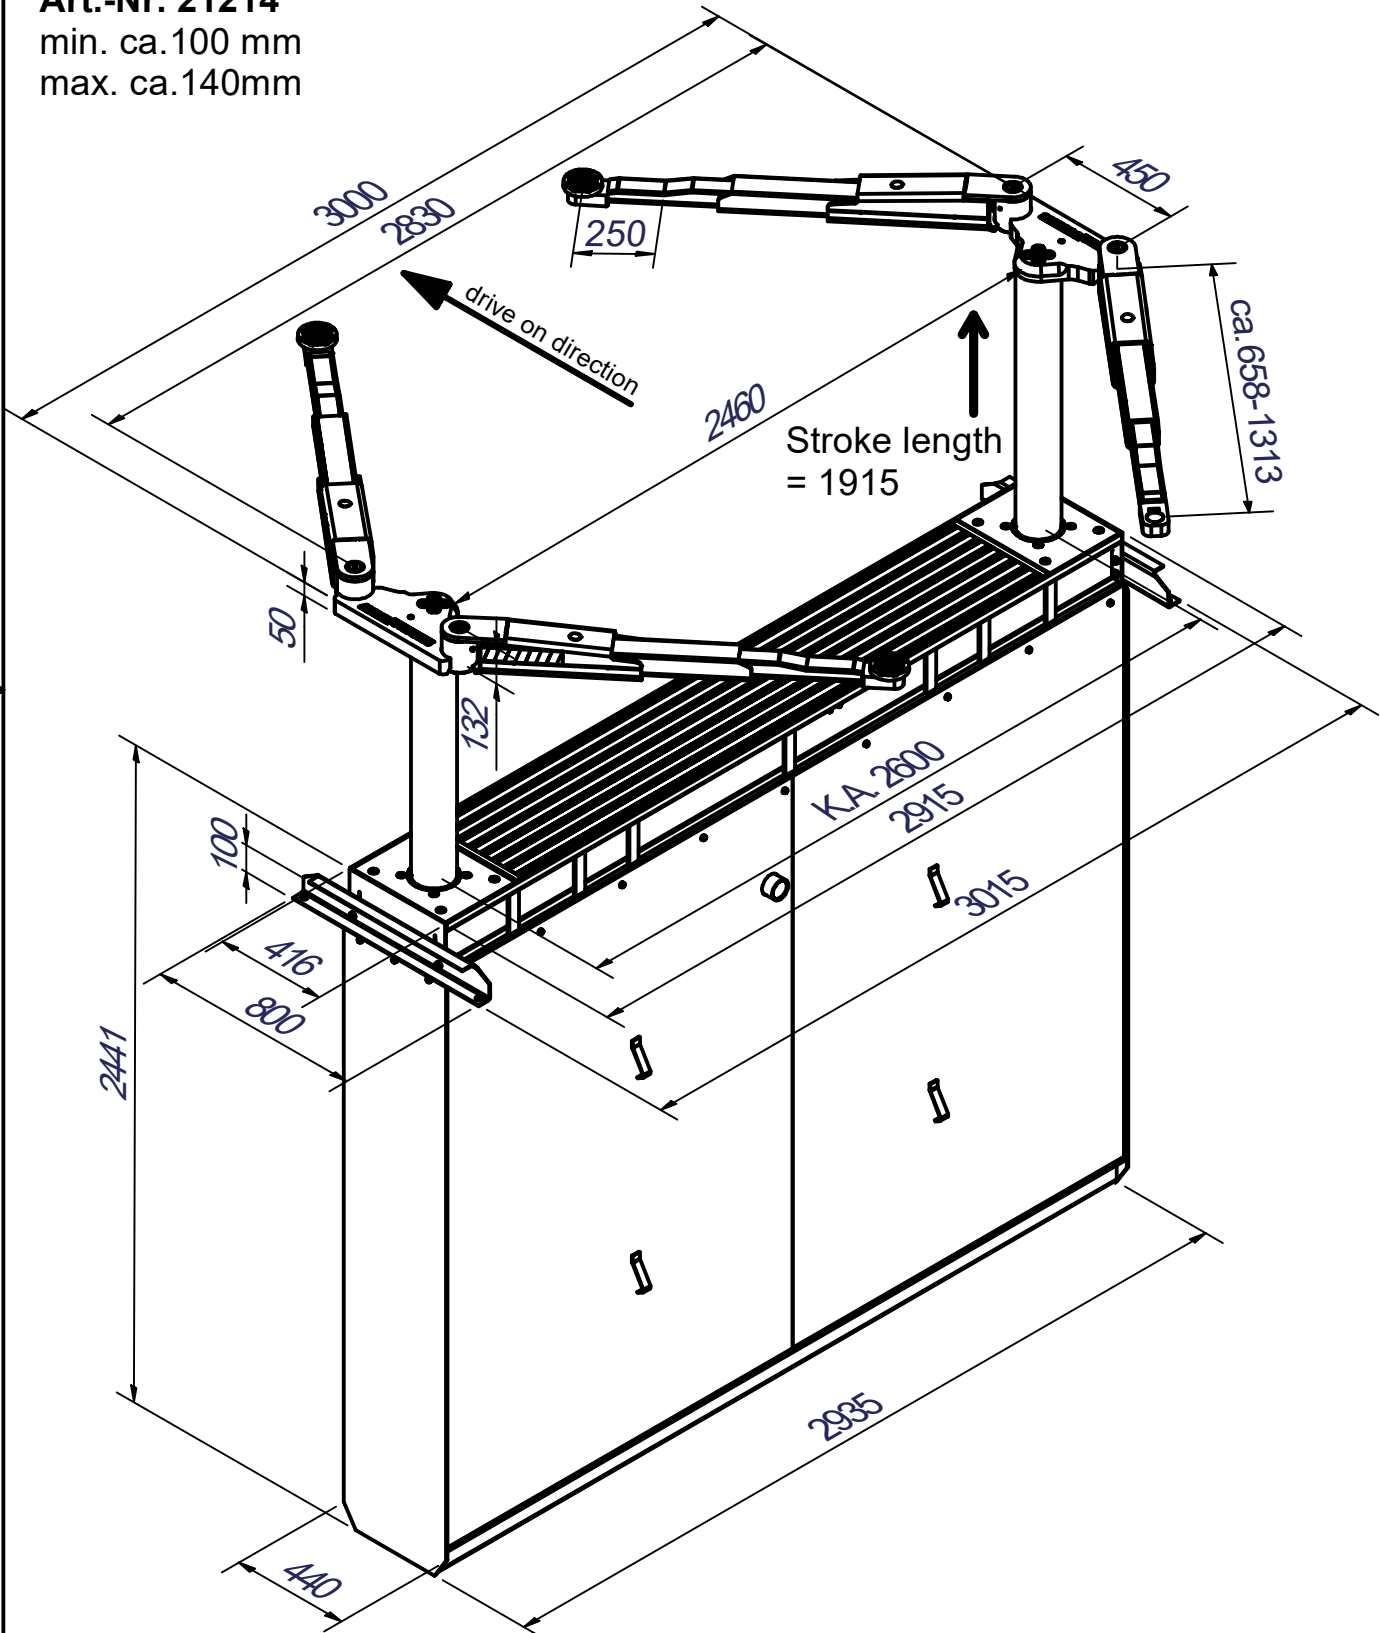

AUTOP STENHOJ

Masterlift NxT 2.35 Saa 260

-Sportversion
Art.-Nr. 21212
min. ca.75 mm
max. ca. 100 mm
+50 mm pad extension

-Universalversion
Art.-Nr. 21214
min. ca.100 mm
max. ca.140mm

Dimensional sketch including drive-over heights