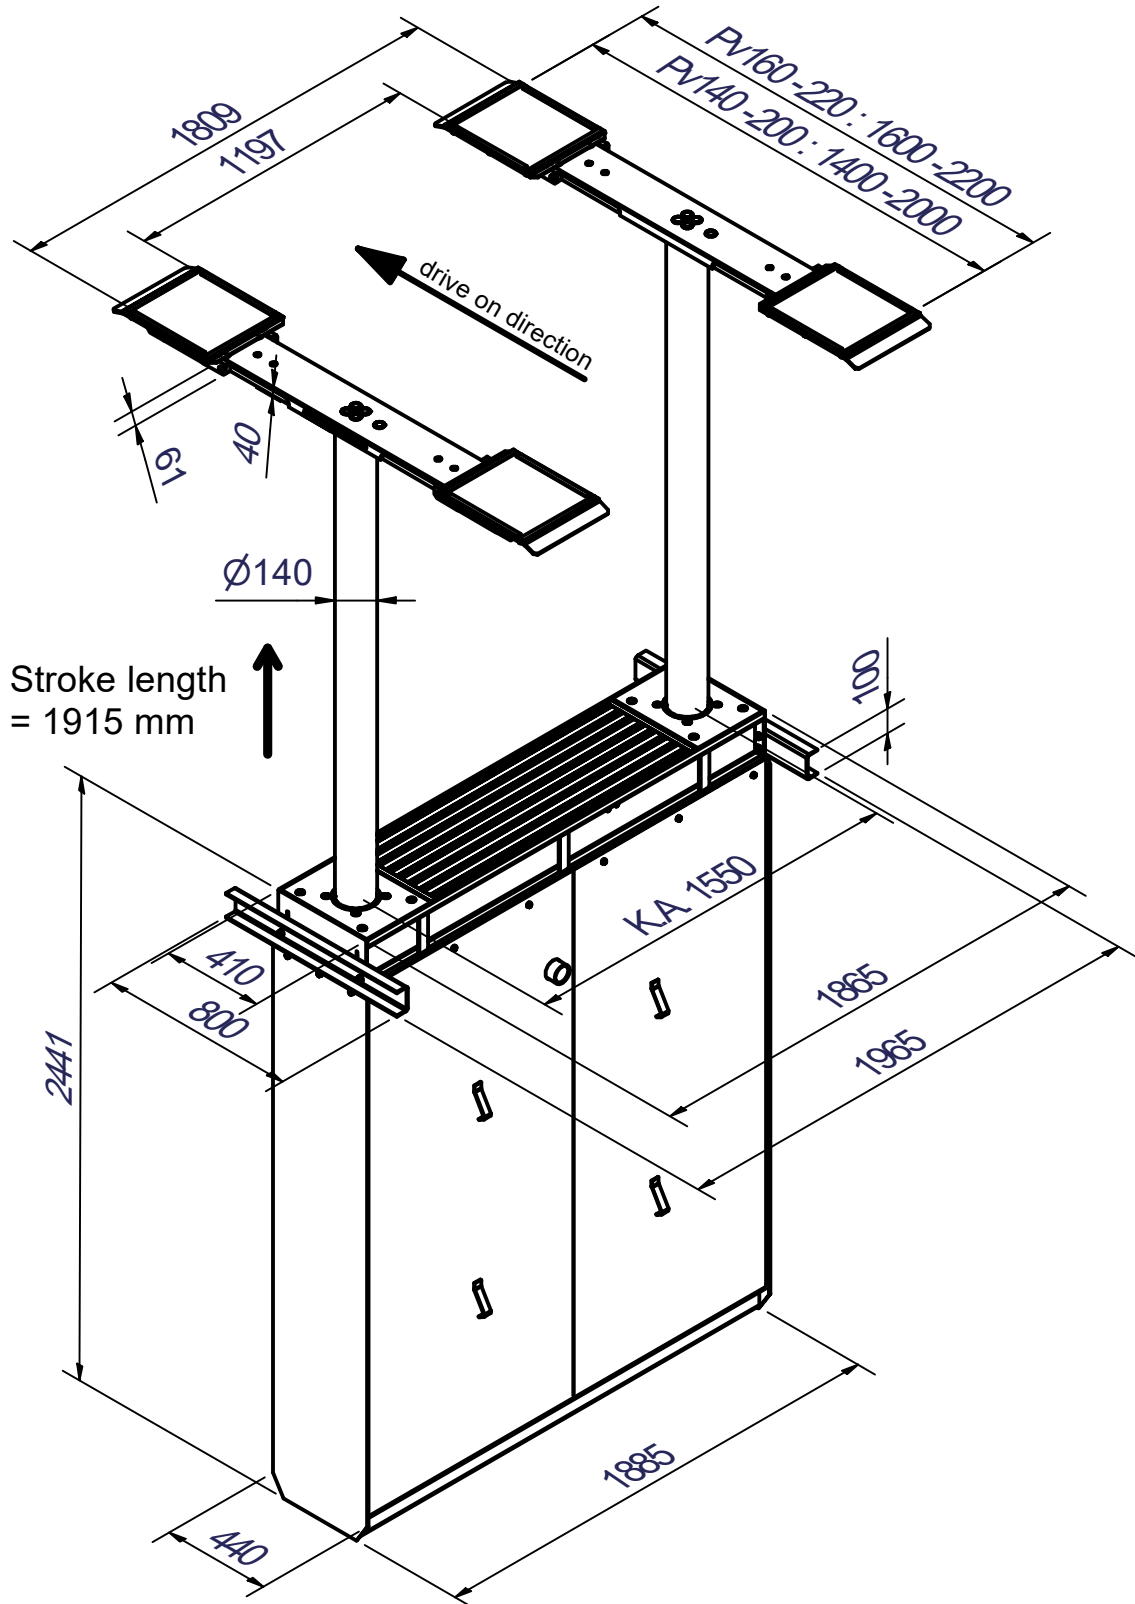

AUTOP **STENHOJ**

Masterlift NxT 2.35 Pv

Dimensional sketch including drive-over heights